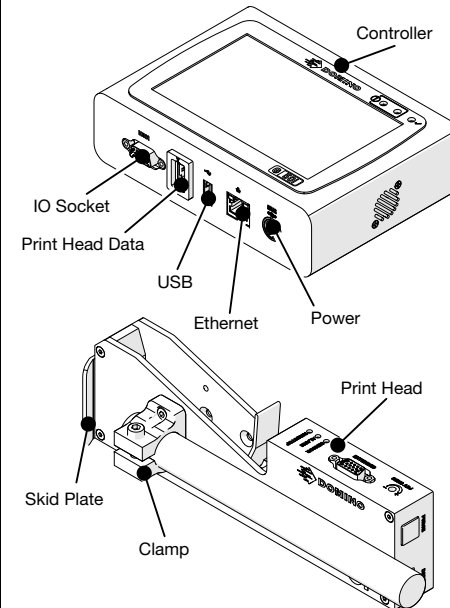

EMC Statement

This product may cause interference if used in residential areas, such use must be avoided.

Print Head Connection

Description

Print Head Control

IO Socket Pin Description	
#	Female, 15-Way, High Density, D Connector
1	RS485B
2	Shaft Encoder Input B. Only use an NPN Shaft Encoder.
3	Shaft Encoder Input A. Only use an NPN Shaft Encoder.
4	Product Detect Sensor Input (PNP). Active when the input is high. Connect Ground from the input signal to Ground on the IO socket.
5	24 V DC, 1.5 A (3 A fuse) Output. This output is shared/combined with #12.
6	Ground
7	Beacon Connection, Stop, Red. Active low, open drain output. 47 K Ohm internal pull-up resistor to +24 V
8	Product Detect Sensor Input (NPN). Active when the input is low. Connect Ground from the input signal to Ground on the IO socket.
9	Beacon Connection, Print, Green. Active low, open drain output. 47 K Ohm internal pull-up resistor to +24 V
10	Spare Input. Active low with 47 K Ohm internal pull-up resistor to +24 V. Connect Ground from the input signal to Ground on the IO socket.
11	RS485A
12	24 V DC, 1.5 A (3 A fuse) Output. This output is shared/combined with #5.
13	Ground
14	Spare Output. Active low, open drain output. 47 K Ohm internal pull-up resistor to +24 V
15	Beacon Connection, Alarm, Yellow/Amber. Active low, open drain output. 47 K Ohm internal pull-up resistor to +24 V