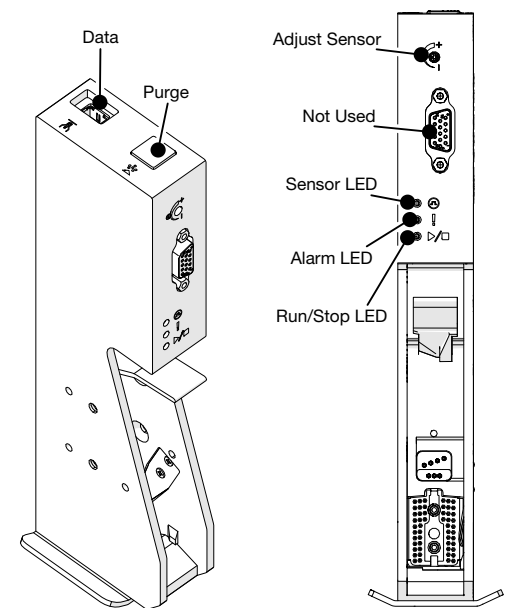

EMC Statement

This product may cause interference if used in residential areas, such use must be avoided.

Print Head Connection

Description

Print Head Control

IO Socket Pin Description	
#	Female, 15-Way, High Density, D Connector
1	RS485B
2	Shaft Encoder Input B. Only use an NPN Shaft Encoder.
3	Shaft Encoder Input A. Only use an NPN Shaft Encoder.
4	Product Detect Sensor Input (PNP). Active when the input is high. Connect Ground from the input signal to Ground on the IO socket.
5	24 V DC, 1.5 A (3 A fuse) Output. This output is shared/combined with #12.
6	Ground
7	Beacon Connection, Stop, Red. Active low, open drain output. 47 K Ohm internal pull-up resistor to +24 V
8	Product Detect Sensor Input (NPN). Active when the input is low. Connect Ground from the input signal to Ground on the IO socket.
9	Beacon Connection, Print, Green. Active low, open drain output. 47 K Ohm internal pull-up resistor to +24 V
10	Spare Input. Active low with 47 K Ohm internal pull-up resistor to +24 V. Connect Ground from the input signal to Ground on the IO socket.
11	RS485A
12	24 V DC, 1.5 A (3 A fuse) Output. This output is shared/combined with #5.
13	Ground
14	Spare Output. Active low, open drain output. 47 K Ohm internal pull-up resistor to +24 V
15	Beacon Connection, Alarm, Yellow/Amber. Active low, open drain output. 47 K Ohm internal pull-up resistor to +24 V

IO Connection

Product Detect Sensor

External Shaft Encoder

Alarm Beacon

Electrical Power Supply

- Only use the supplied power supply adapter: Manufacturer: Mean Well Enterprises Co. LTD Model: GST60A24
- Make sure the wall outlet is accessible and close to the printer.
- Turn off the printer and disconnect the power supply before making any electrical connections.
- Make sure cables are not a trip hazard.
- Make sure cables can not get caught in other equipment.