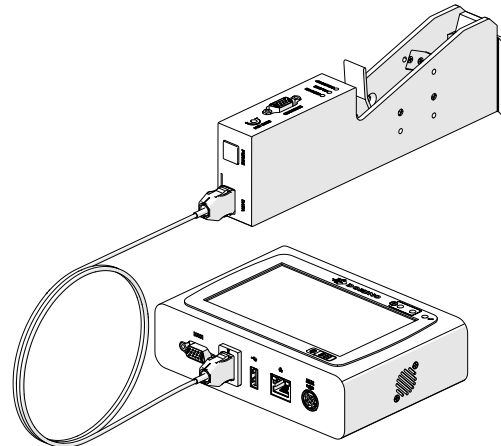

EMC Statement

This product may cause interference if used in residential areas, such use must be avoided.

Print Head Connection

Description

Print Head Control

IO Socket Pin Description	
#	Female, 15-Way, High Density, D Connector
1	RS485B
2	Shaft Encoder Input B. Only use an NPN Shaft Encoder.
3	Shaft Encoder Input A. Only use an NPN Shaft Encoder.
4	Product Detect Sensor Input (PNP). Active when the input is high. Connect Ground from the input signal to Ground on the IO socket.
5	24 V DC, 1.5 A (3 A fuse) Output. This output is shared/combined with #12.
6	Ground
7	Beacon Connection, Stop, Red. Active low, open drain output. 47 K Ohm internal pull-up resistor to +24 V
8	Product Detect Sensor Input (NPN). Active when the input is low. Connect Ground from the input signal to Ground on the IO socket.
9	Beacon Connection, Print, Green. Active low, open drain output. 47 K Ohm internal pull-up resistor to +24 V
10	Spare Input. Active low with 47 K Ohm internal pull-up resistor to +24 V. Connect Ground from the input signal to Ground on the IO socket.
11	RS485A
12	24 V DC, 1.5 A (3 A fuse) Output. This output is shared/combined with #5.
13	Ground
14	Spare Output. Active low, open drain output. 47 K Ohm internal pull-up resistor to +24 V
15	Beacon Connection, Alarm, Yellow/Amber. Active low, open drain output. 47 K Ohm internal pull-up resistor to +24 V